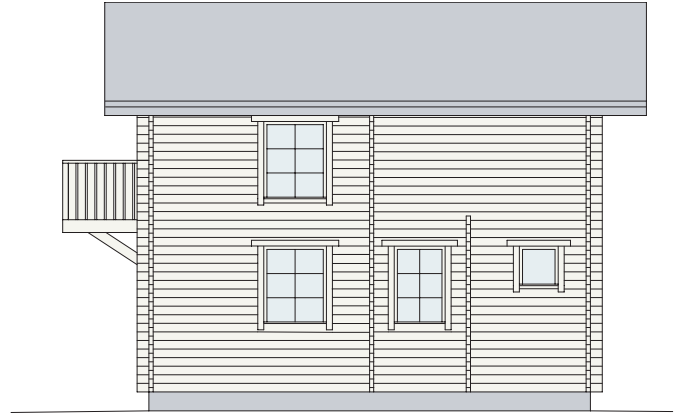

1st FLOOR

2nd FLOOR

GROUND AREA 61.0 m²
+ loft 39.0 m² including terrace 16.5 m²

SEOUL

VEHASSEN LOG HOUSES – AS MOTHER NATURE INTENDED

INDIVIDUAL SERVICE, ALWAYS

Because each customer is unique.

EXPERTLY BUILT