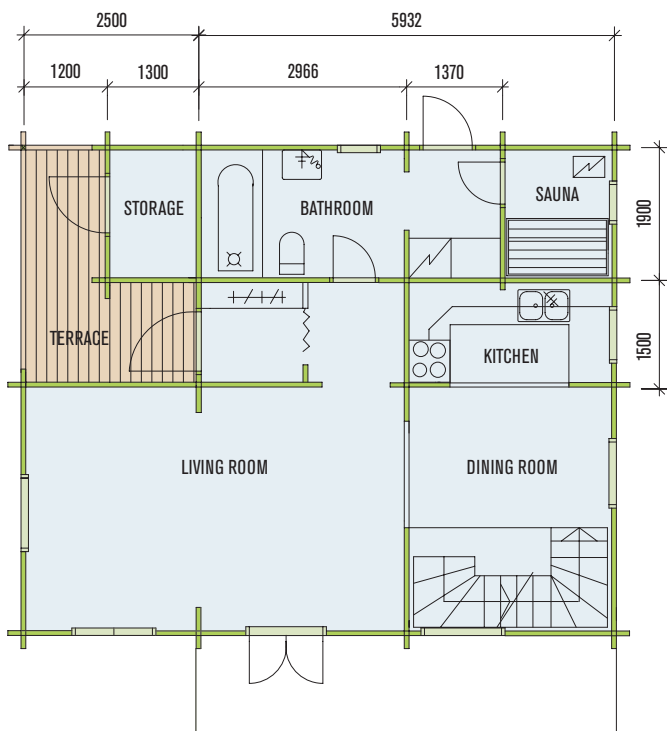

1st FLOOR

2nd FLOOR

GROUND AREA 61.0 m²
+ loft 39.0 m² including terrace 16.5 m²

SEOUL

VEHASSEN LOG HOUSES – AS MOTHER NATURE INTENDED

INDIVIDUAL SERVICE, ALWAYS

Because each customer is unique.

EXPERTLY BUILT