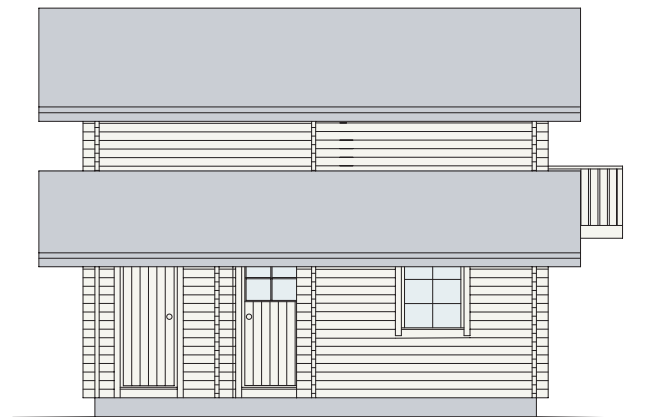

1st FLOOR

2nd FLOOR

GROUND AREA 61.0 m²
+ loft 39.0 m² including terrace 16.5 m²

SEOUL

VEHASSEN LOG HOUSES – AS MOTHER NATURE INTENDED

INDIVIDUAL SERVICE, ALWAYS

Because each customer is unique.

EXPERTLY BUILT