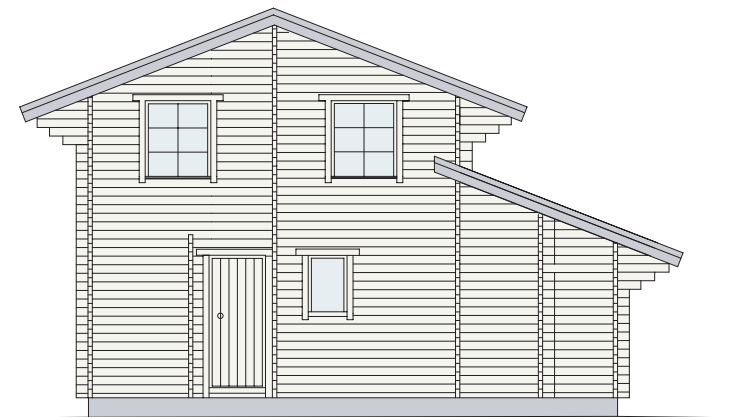

1st FLOOR

2nd FLOOR

GROUND AREA 61.0 m²
+ loft 39.0 m² including terrace 16.5 m²

SEOUL

VEHASSEN LOG HOUSES – AS MOTHER NATURE INTENDED

INDIVIDUAL SERVICE, ALWAYS

Because each customer is unique.

EXPERTLY BUILT