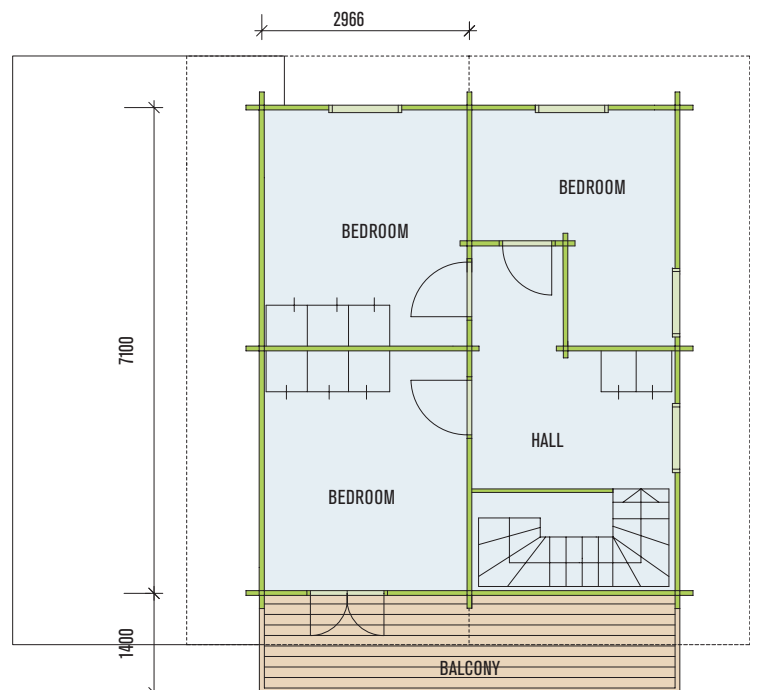

1st FLOOR

2nd FLOOR

GROUND AREA 61.0 m²
+ loft 39.0 m² including terrace 16.5 m²

SEOUL

VEHASSEN LOG HOUSES – AS MOTHER NATURE INTENDED

INDIVIDUAL SERVICE, ALWAYS

Because each customer is unique.

EXPERTLY BUILT