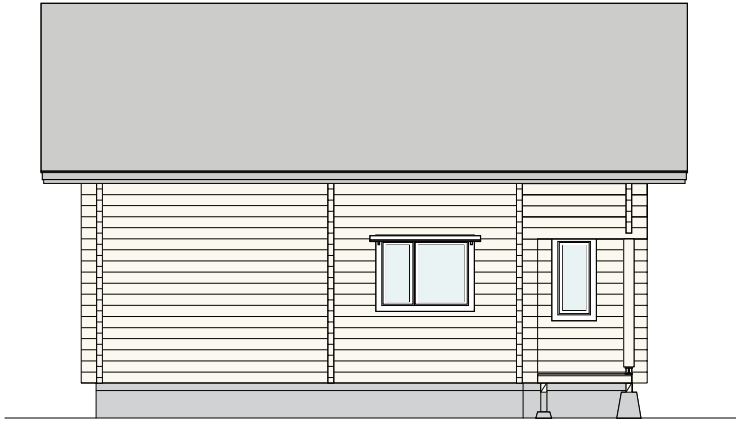

**1st FLOOR**

**2nd FLOOR**

GROUND AREA 66.5 m<sup>2</sup> including terrace 8.5 m<sup>2</sup>  
2nd FLOOR AREA 64.5 m<sup>2</sup> including balcony 6.5 m<sup>2</sup>

## VEHASSEN LOG HOUSES – AS MOTHER NATURE INTENDED