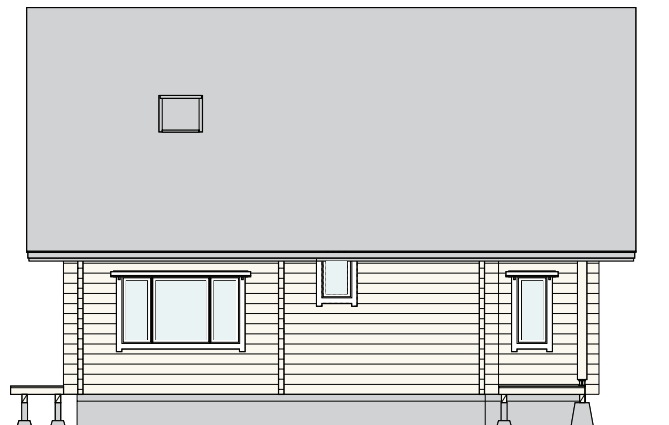

1st FLOOR

2nd FLOOR

GROUND AREA 83.0 m<sup>2</sup> including terrace 10.5 m<sup>2</sup>  
2nd FLOOR AREA 83.0 m<sup>2</sup> including balcony 10.5 m<sup>2</sup>

## VEHASSEN LOG HOUSES – AS MOTHER NATURE INTENDED