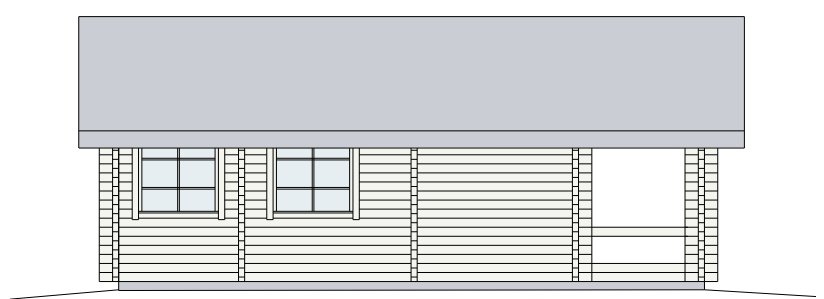

GROUND AREA 57.0 m²
including terrace 12.0 m²

EPINAL

VEHASSEN LOG HOUSES – AS MOTHER NATURE INTENDED

INDIVIDUAL SERVICE, ALWAYS

Because each customer is unique.

EXPERTLY BUILT

Our many years of experience have taught us the art of understanding and realising the vision of our customer.