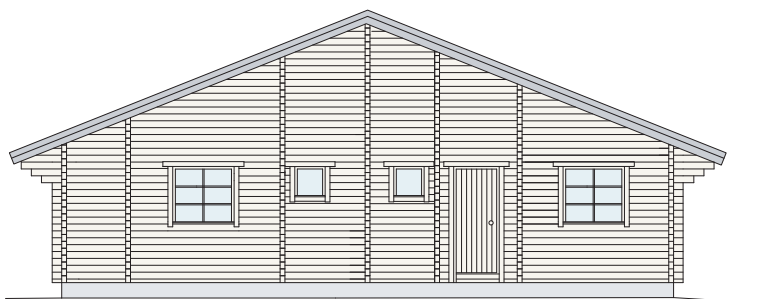

GROUND AREA 125.5 m²
including terrace 29.0 m²

BARCELONA

VEHASSEN LOG HOUSES – AS MOTHER NATURE INTENDED

INDIVIDUAL SERVICE, ALWAYS

Because each customer is unique.

EXPERTLY BUILT

Our many years of experience have taught us the art of understanding and realising the vision of our customer.