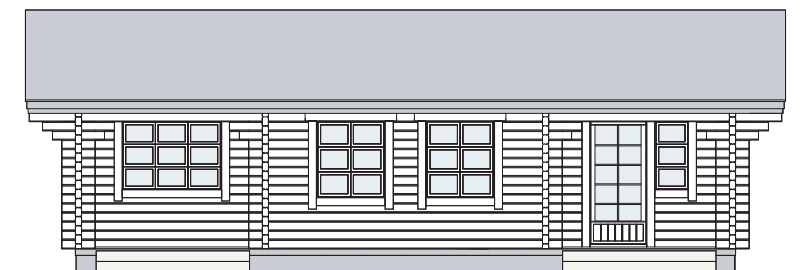

GROUND AREA 68.5 m²
including terrace 10.0 m²

ATHENS

VEHASSEN LOG HOUSES – AS MOTHER NATURE INTENDED

INDIVIDUAL SERVICE, ALWAYS

Because each customer is unique.

EXPERTLY BUILT

Our many years of experience have taught us the art of understanding and realising the vision of our customer.